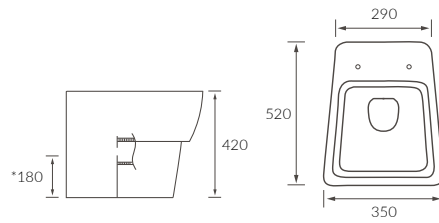

BACK TO WALL PAN

Coupling to soil stack: Straight out and straight down
Distance from soil pipe spigot to wall: 25mm
For use with concealed cistern
Not compatible with Linares WC unit