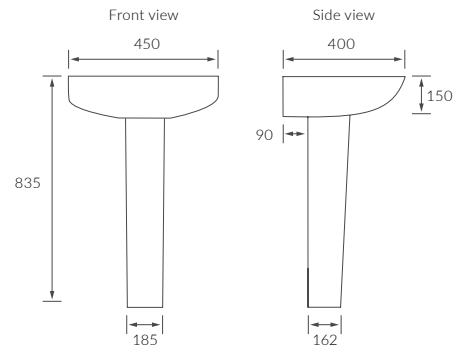

Tarragona

BASIN WITH FULL PEDESTAL

550 x 400mm

BASIN WITH SEMI PEDESTAL

550 x 400mm

BASIN WITH FULL PEDESTAL

450 x 400mm

BASIN WITH SEMI PEDESTAL