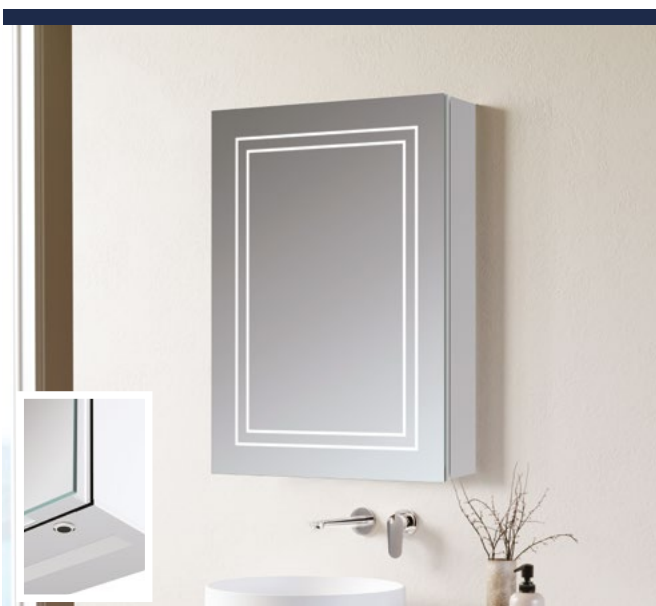

MIAJA 1 DOOR CABINET

W500 x H700 x D135mm

KBBS106299

£461

- Front lit LED light strips • Soft close hinges
- Double sided mirrors • Infrared sensor • Demister pad
- Charging socket • IP44 rated • Cool lighting (6500k)
- 2 internal adjustable glass shelves
- 2 year guarantee