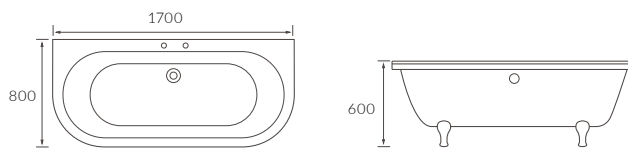

BLANES BATH

Capacity 1530 x 670 x 760mm - 147 litres

GOZON FLOORSTANDING BATH

Capacity 175 litres

REQUENA DOUBLE END BATH

Capacity 170 litres

FERRO BATH

Capacity 182 litres