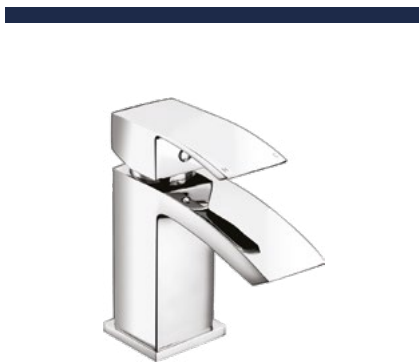

CLOAKROOM BASIN MIXER

Chrome KBBS105687 **£93**

Incl. Waste, min. 0.5 bar