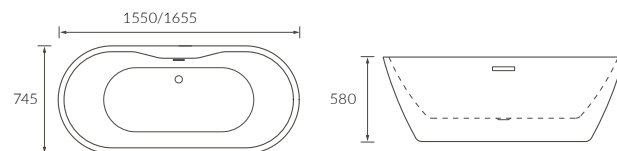

JAEN FLOORSTANDING BATH

Capacity 1550 x 745 x 580mm - 200 litres
Capacity 1655 x 745 x 580mm - 220 litres