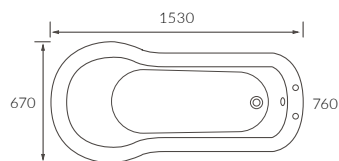

BLANES BATH

Capacity 1530 x 670 x 760mm - 147 litres

GOZON FLOORSTANDING BATH

Capacity 175 litres

REQUENA DOUBLE END BATH

Capacity 170 litres

FERRO BATH

Capacity 182 litres