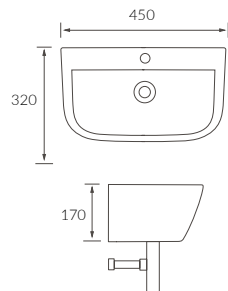

CLOAKROOM BASIN

450 x 320mm