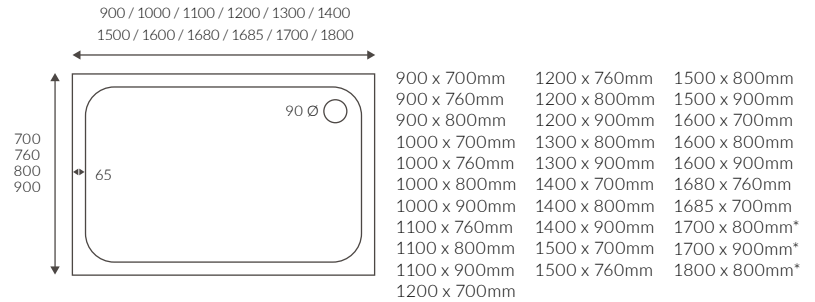

LOW PROFILE RECTANGULAR TRAYS