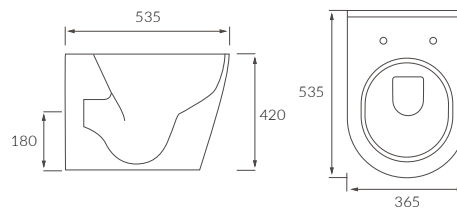

BACK TO WALL PAN

Coupling to soil stack:

Straight out and straight down

Distance from soil pipe spigot to wall: 110mm

For use with Concealed cistern