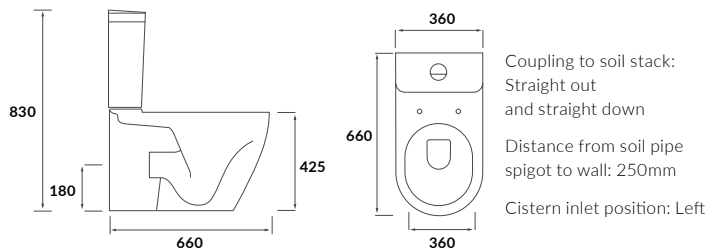

CLOSE COUPLED PAN AND CISTERN FULLY SHROUDED