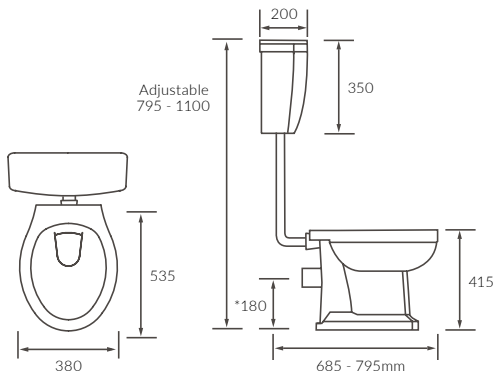

Coupling to soil stack: Straight out, straight down, Left or Right
Distance from soil pipe spigot to wall: Adjustable
Cistern inlet position: Left

LOW LEVEL PAN AND CISTERN