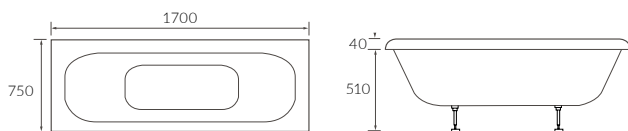

Double end baths

MANRESA LUXURY DOUBLE END BATH

Capacity 225 litres