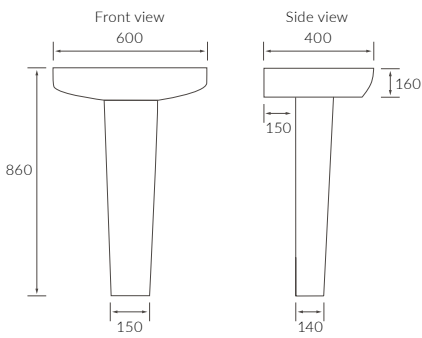

Alicante

BASIN WITH FULL PEDESTAL

600 x 400mm