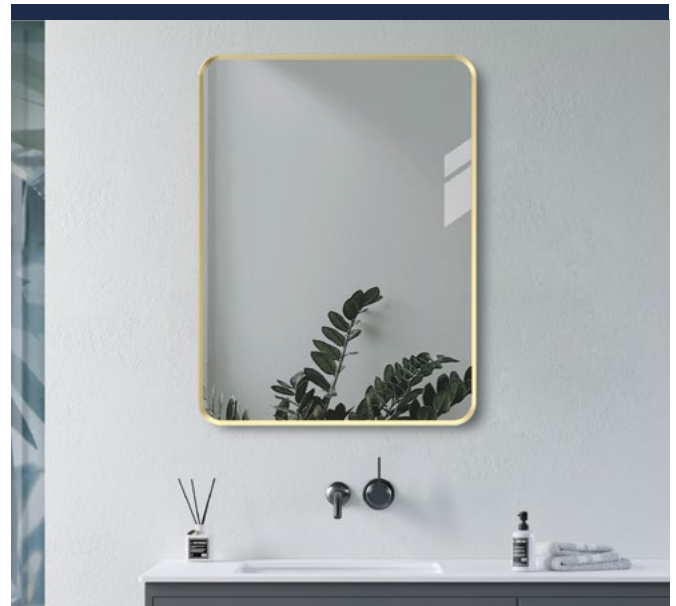

KBBS106260

£159

- Brushed brass coated aluminium thin frame detail
- 2 year guarantee

RONDA OBLONG MIRROR

Brushed Brass
W400 x H800 x D20mm KBBS106265 **£190**

- Brushed brass coated aluminium thin frame detail
- 2 year guarantee