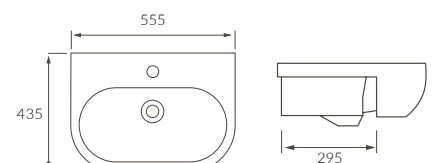

SEMI RECESSED BASIN

555 x 435mm