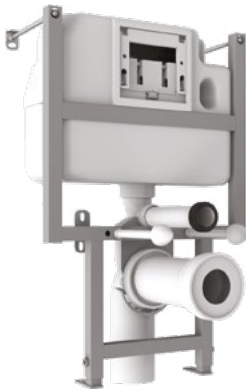

CHOOSE YOUR FLUSHPLATE (PAGE 117)

WALL HUNG WC FRAME (EXCL. CISTERN)

W385 x D140 x H508 - 550mm

KBBS4341

£171

- Suitable for wall installation
- Height adjustment between 508-550mm
- Minimum depth 140mm
- 10 Year Guarantee