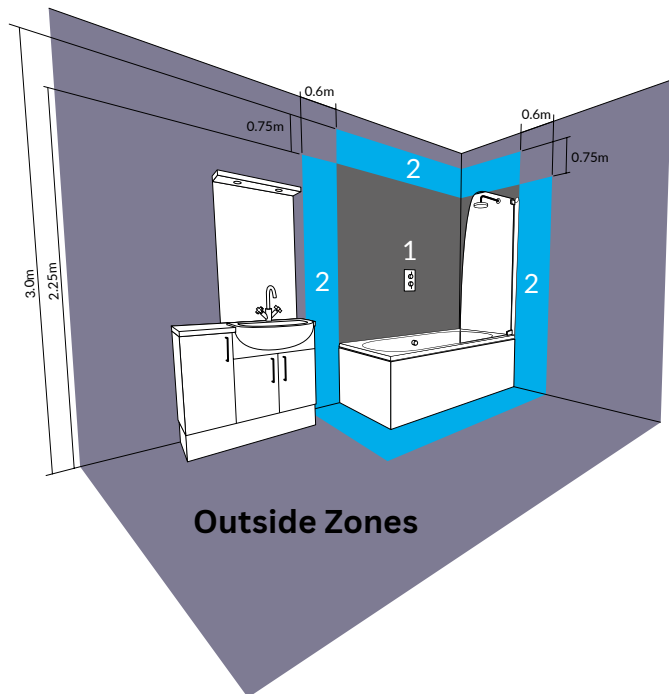

Lighting

Our stunning collection of bathroom lights are all IP44 rated and so suitable for use in zone two.

Zone 1

Electrical fittings in this zone require a separate extra low voltage and a minimum rating of IP65 (splash-proof).

Zone 2

Electrical fittings in this zone require a minimum rating of IP44 (splash-proof).

Outside Zones

Electrical fittings in this zone require no IP rating (unless cleaned by water jets).