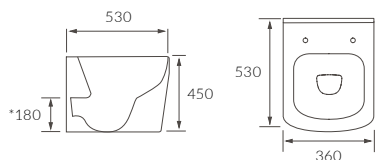

BACK TO WALL PAN COMFORT HEIGHT

Back to Wall Pan Coupling to soil stack:
Straight out and straight down
Distance from soil pipe spigot to wall: 95mm
For use with concealed cistern