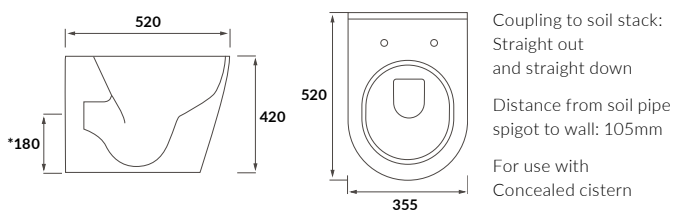

RIMLESS BACK TO WALL PAN