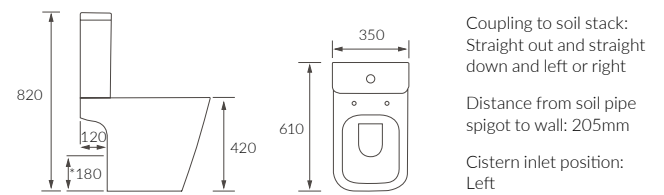

CLOSE COUPLED WC RIMLESS OPEN BACK SHORT PROJECTION

Coupling to soil stack:
Straight out and straight
down and left or right
Distance from soil pipe
spigot to wall: 205mm
Cistern inlet position:
Left