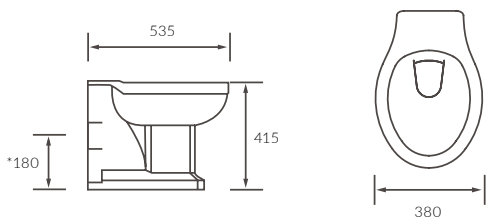

Coupling to soil stack: Straight out and straight down
Distance from soil pipe spigot to wall: 100mm
For use with concealed cistern

BACK TO WALL PAN