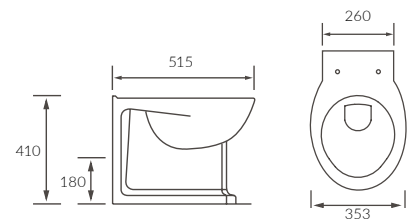

BACK TO WALL PAN

Coupling to soil stack: Straight out and straight down
Distance from soil pipe spigot to wall: 100mm
For use with concealed cistern