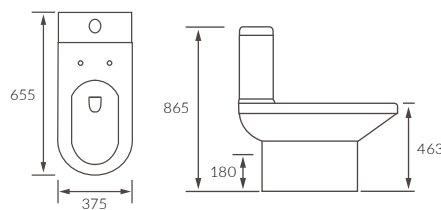

CLOSED COUPLED RIMLESS PAN AND CISTERN COMFORT HEIGHT

Coupling to soil stack:
Straight out, straight down, Left or Right
Distance from soil pipe spigot to wall: 150mm
Cistern inlet position: Right