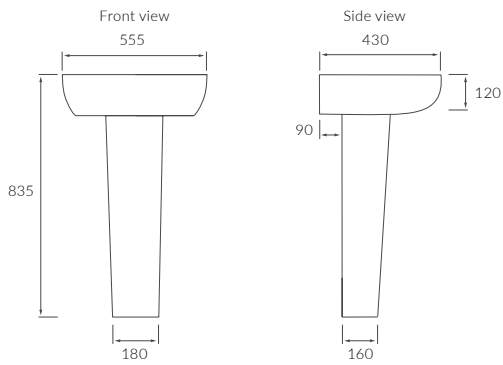

Sanlucar

BASIN WITH FULL PEDESTAL

555 x 430mm