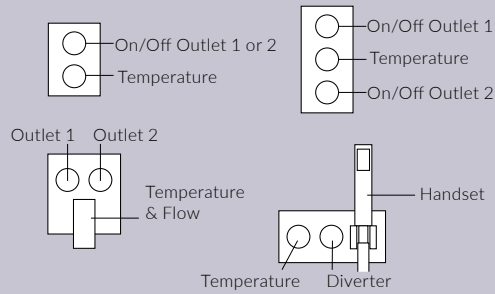

5 YEAR GUARANTEE
on all mixer showers*

Which shower valve to select...

Single outlet

Operates a single outlet only such as a slide rail kit OR a fixed showerhead.

Two outlet

Operate two outlets such as a slide rail kit AND a fixed showerhead independently.