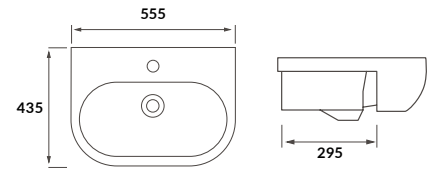

Cadiz

BASIN WITH FULL PEDESTAL
555 x 430mm

BASIN WITH SEMI PEDESTAL
555 x 430mm

SEMI RECESSED BASIN
555 x 435mm

RIMLESS CLOSE COUPLED PAN AND CISTERN FULLY SHROUDED

**RIMLESS CLOSE COUPLED PAN AND CISTERN FULLY SHROUDED
COMFORT HEIGHT**