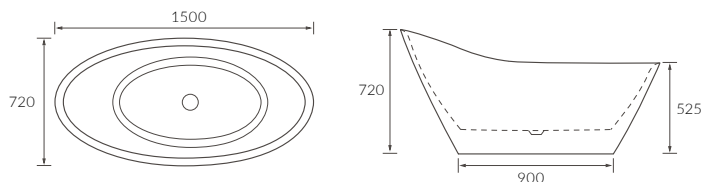

FUEN FLOORSTANDING BATH

Capacity - 142 litres