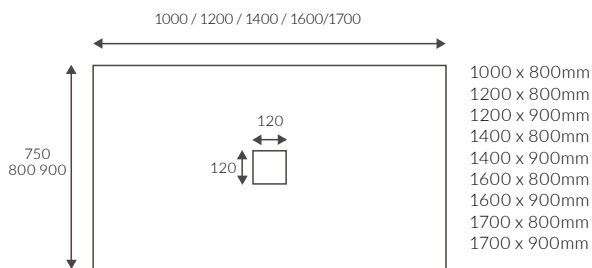

Slate Grey trays 25mm high

RECTANGULAR TRAYS