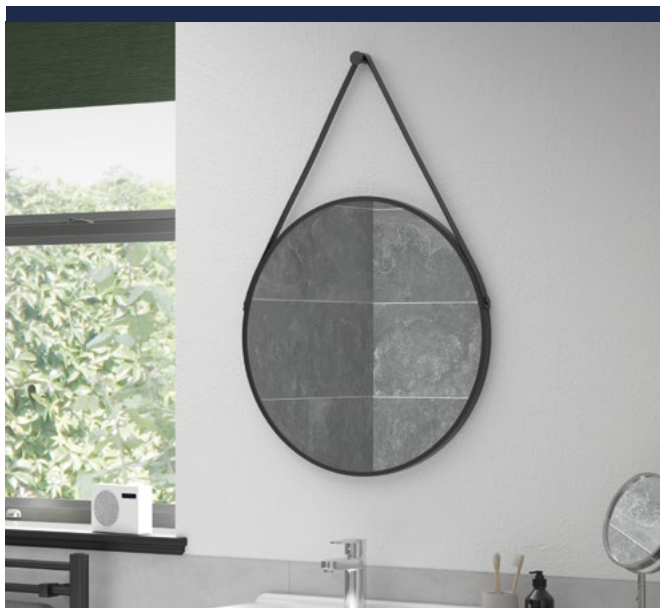

2 YEAR GUARANTEE

on all mirrors

SIERRA ROUND MIRROR

Matt Black
Dia 500mm
H989 (inc. strap) x D32mm   KBBS106271   **£200**

- Matt black coated aluminium frame with leather effect black strap and black hanging hook
- 2 year guarantee