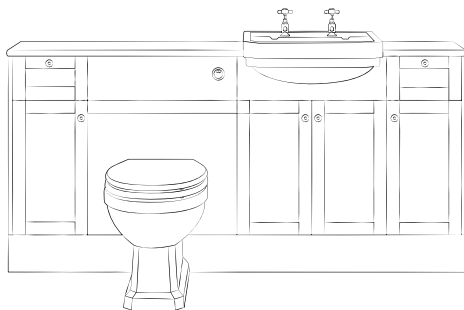

- **64-69** Teruel furniture
- **70-75** Villanueva furniture
- **76-83** Alcala furniture
- **84-89** Blanes furniture
- **90-91** Worktops for fitted furniture