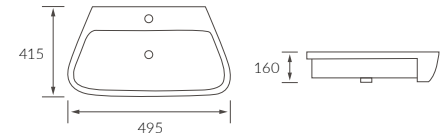

SEMI RECESSED BASIN
495 x 415mm