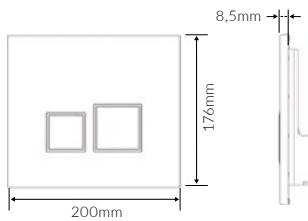

SEMI RECESSED BASIN
 495 x 445mm

HIGH LEVEL PAN AND CISTERN

Wall hung frames, concealed cisterns & flush plates

WALL HUNG WC FRAME
Incl. Cistern

WALL HUNG WC FRAME
Excl. Cistern

LOW HEIGHT WC FRAME
Incl. Cistern