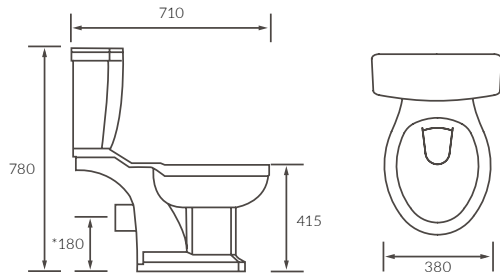

Santiago

Coupling to soil stack: Straight out, straight down, Left or Right
Distance from soil pipe spigot to wall: 130mm
Cistern inlet position: Left

CLOSE COUPLED PAN AND CISTERN