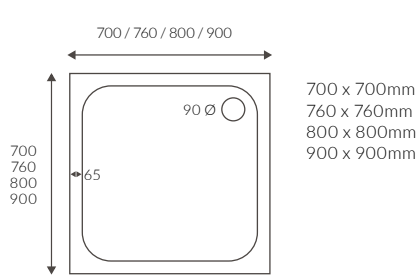

Low profile trays 45mm high

LOW PROFILE SQUARE TRAYS