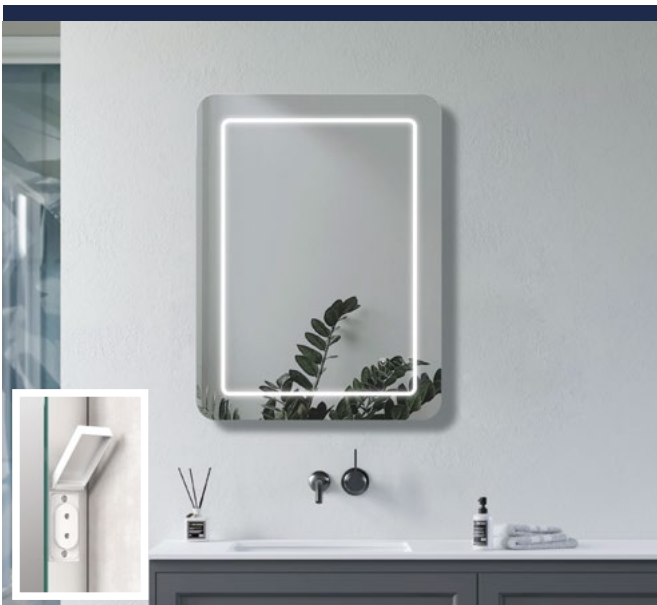

REUS RECTANGLE MIRROR

W500 x H700 x D45mm	KBBS106293	£251
W600 x H800 x D45mm	KBBS106294	£302

- Front curved LED strip • Rotatable
- Charging socket • Touch sensor
- Demister pad • IP44 rated
- Cool to warm lighting (6500k - 3000k)
- 2 year guarantee