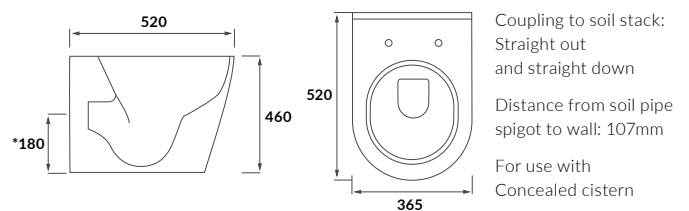

RIMLESS BACK TO WALL PAN COMFORT HEIGHT