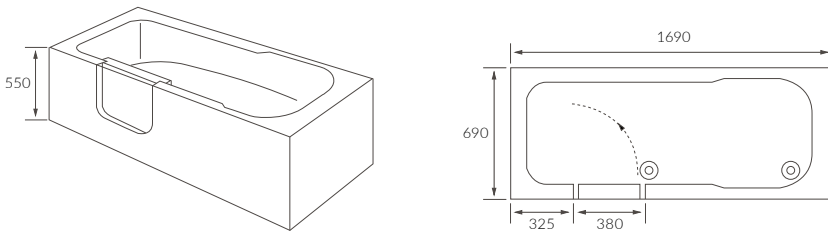

Access bath

1690 X 690MM WALK IN EASY ACCESS BATH

Capacity 200 litres