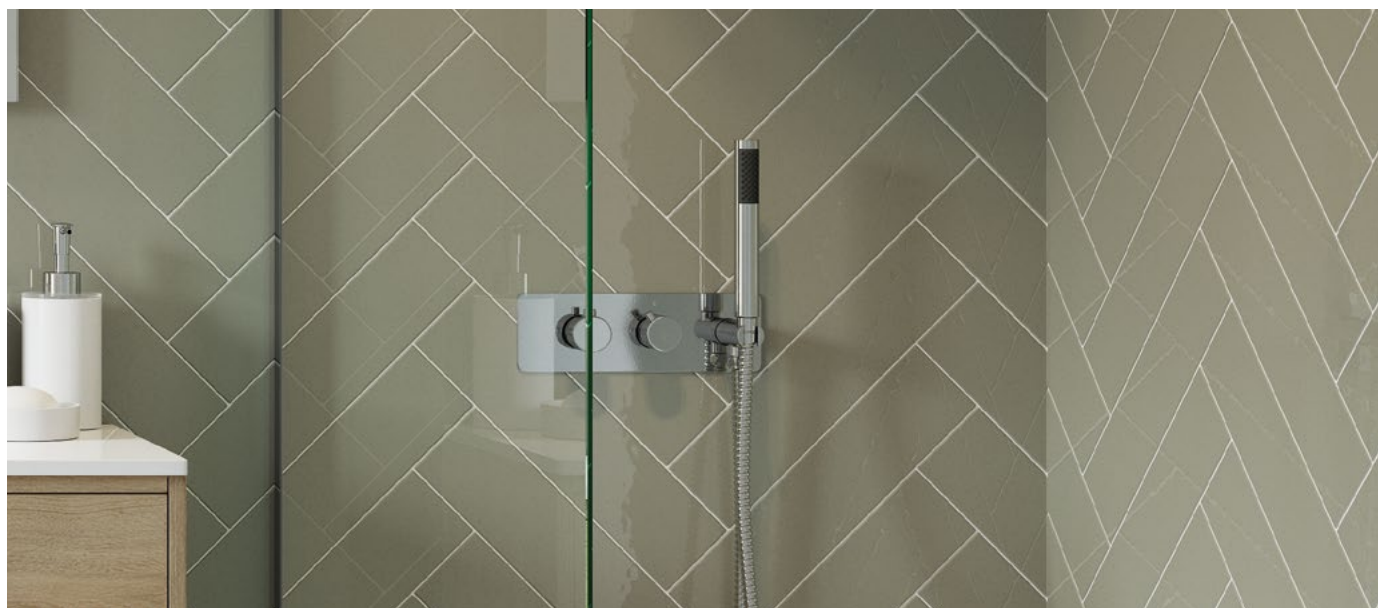

5 YEAR GUARANTEE
on all mixer showers*

Douche spray

DOUCHE SPRAY

Chrome KBBS106797 **£31**

DOUCHE VALVE

Chrome KBBS106798 **£92**