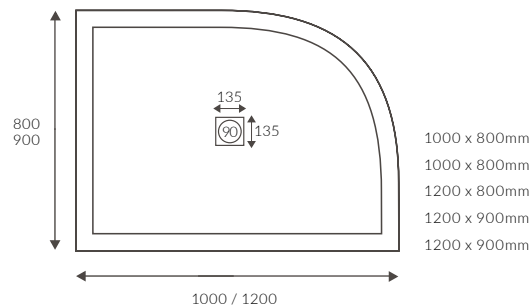

ANTI-SLIP ULTRASLIM QUADRANT TRAYS

ANTI-SLIP ULTRASLIM OFFSET QUADRANT TRAYS

Ultralim trays 25mm high

ULTRASLIM SQUARE TRAY

ULTRASLIM RECTANGULAR TRAYS

ULTRASLIM QUADRANT TRAY

ULTRASLIM OFFSET QUADRANT TRAY