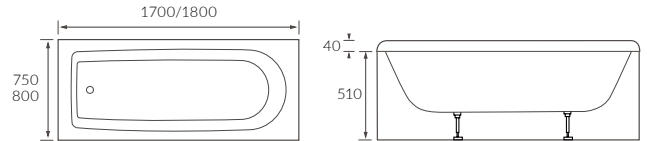

MARTOS SINGLE END BATH

Capacity 1700 x 750mm 180 litres, 1700 x 800mm - 190 litres,
1800 x 800mm 200 litres