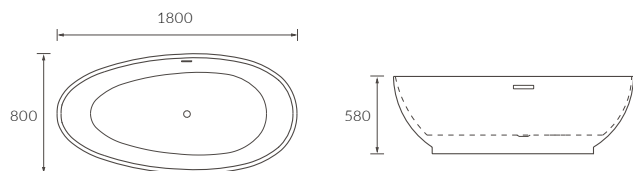

ESTEPONA FLOORSTANDING BATH

Capacity 207 litres