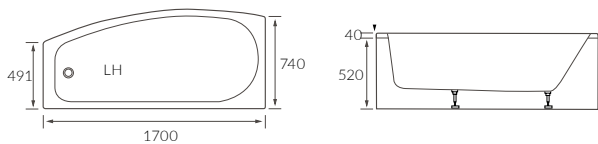

MERIDA SINGLE END BATH LH AND RH

Capacity 170 litres