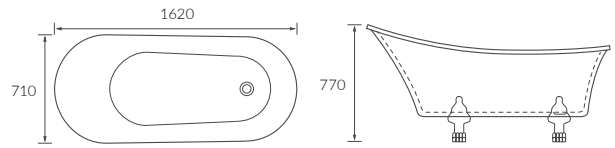

VINAROS FLOORSTANDING BATH

Capacity 165 litres