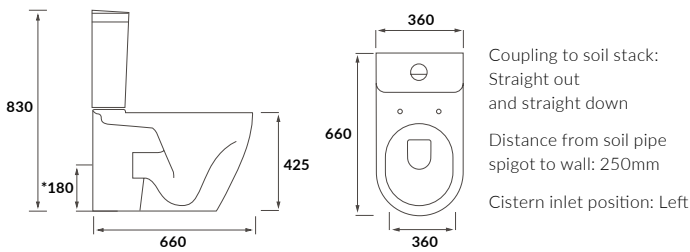

Cadiz

BASIN WITH FULL PEDESTAL
555 x 430mm

BASIN WITH SEMI PEDESTAL
555 x 430mm

SEMI RECESSED BASIN
555 x 435mm

RIMLESS CLOSE COUPLED PAN AND CISTERN FULLY SHROUDED

**RIMLESS CLOSE COUPLED PAN AND CISTERN FULLY SHROUDED
COMFORT HEIGHT**