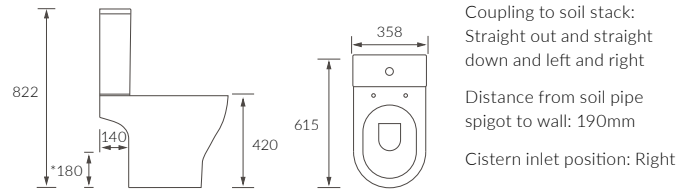

RIMLESS CLOSE COUPLED PAN AND CISTERN OPEN BACK

CLOSE COUPLED PAN AND CISTERN FULLY SHROUDED

RIMLESS BACK TO WALL PAN

RIMLESS BACK TO WALL PAN COMFORT HEIGHT

RIMLESS WALL HUNG PAN

BACK TO WALL PAN

Leon

RIMLESS CLOSE COUPLED PAN AND CISTERN FULLY SHROUDED