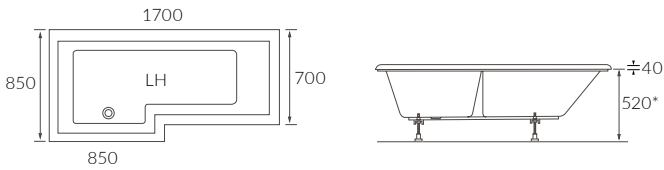

Shower baths

NAVA 1700 L SHAPE SHOWER BATH LH AND RH

Overall height including screen 2050mm. Capacity 180 litres

*520mm with acrylic panel, 480mm with wood panel