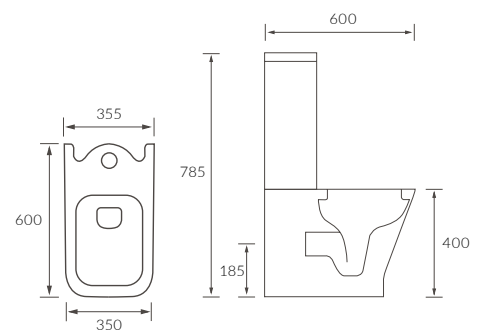

CLOSE COUPLED PAN AND CISTERN

Fully Shrouded

Coupling to soil stack:
Straight out and straight down

Distance from soil pipe spigot to wall: 164mm

Cistern inlet position: Left