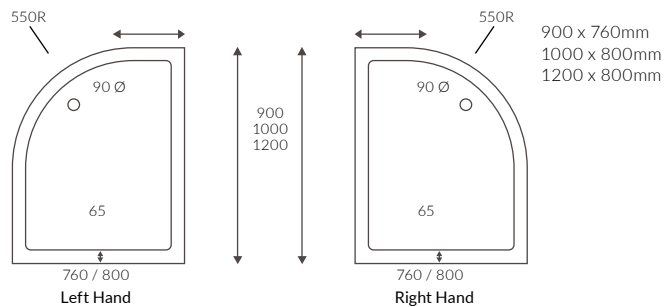

LOW PROFILE OFFSET QUADRANT TRAYS