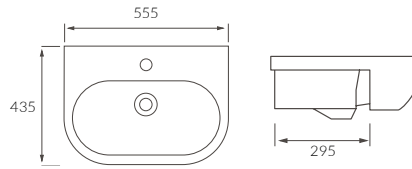

SEMI RECESSED BASIN

555 x 435mm