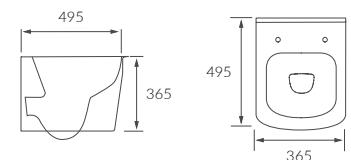

WALL HUNG PAN

Coupling to soil stack: Straight out
Distance from soil pipe spigot to wall: 60mm