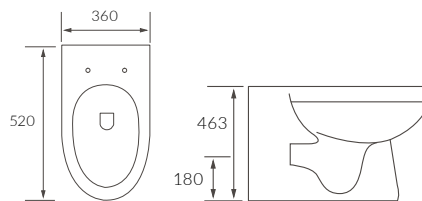

BACK TO WALL RIMLESS PAN COMFORT HEIGHT

Coupling to soil stack:
Straight out, straight down
Distance from soil pipe spigot to wall: 110mm
For use with concealed cistern
Not compatible with Linares or Vigo WC units