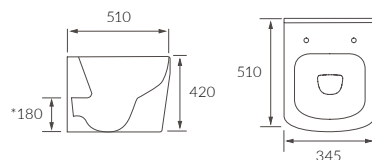

BACK TO WALL PAN SHORT PROJECTION

Back to Wall Pan Coupling to soil stack:
Straight out and straight down
Distance from soil pipe spigot to wall: 105mm
For use with concealed cistern