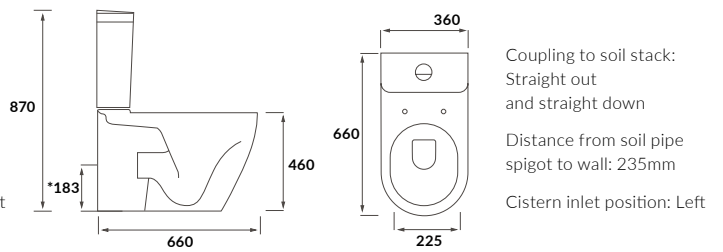

Cadiz

BASIN WITH FULL PEDESTAL
555 x 430mm

BASIN WITH SEMI PEDESTAL
555 x 430mm

SEMI RECESSED BASIN
555 x 435mm

RIMLESS CLOSE COUPLED PAN AND CISTERN FULLY SHROUDED

**RIMLESS CLOSE COUPLED PAN AND CISTERN FULLY SHROUDED
COMFORT HEIGHT**