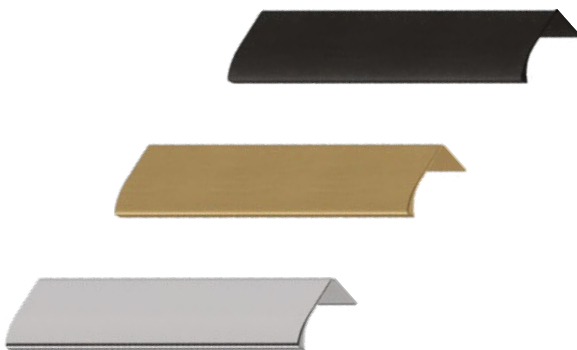

200MM OVER HANDLE (SINGLE)

Matt Black	KBBS104090	£30	160mm
Brushed Brass	KBBS104091	£30	centre holes
Chrome	KBBS104092	£30