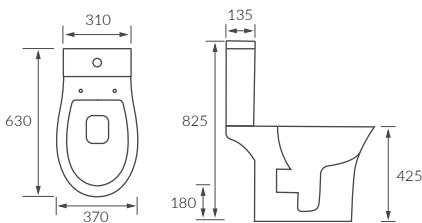

Sagunto

CLOSE COUPLED PAN AND CISTERN

Open back
Coupling to soil stack:
Straight out and straight down
Distance from soil pipe spigot to wall: 194mm
Cistern inlet position: Right