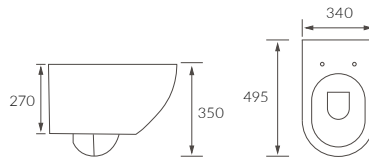

RIMLESS WALL HUNG PAN

Coupling to soil stack: Straight out and straight down
Distance from soil pipe spigot to wall: 105mm
For use with Concealed cistern