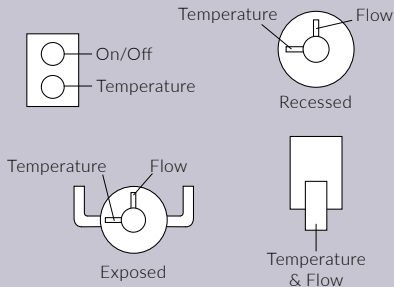

5 YEAR GUARANTEE
on all mixer showers*

Which shower valve to select...

Single outlet

Operates a single outlet only such as a slide rail kit OR a fixed showerhead.