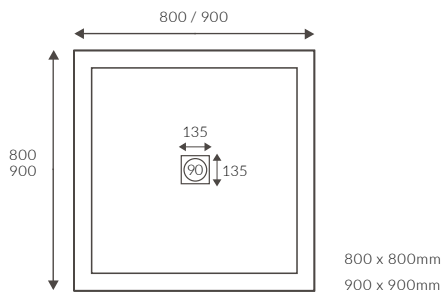

ANTI-SLIP ULTRASLIM QUADRANT TRAYS

ANTI-SLIP ULTRASLIM OFFSET QUADRANT TRAYS

Ultralim trays 25mm high

ULTRASLIM SQUARE TRAY

ULTRASLIM RECTANGULAR TRAYS

ULTRASLIM QUADRANT TRAY

ULTRASLIM OFFSET QUADRANT TRAY