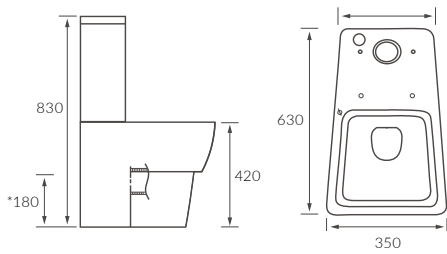

CLOSE COUPLED PAN AND CISTERN

Coupling to soil stack: Straight out and straight down
Distance from soil pipe spigot to wall: 225mm
Cistern inlet position: Left