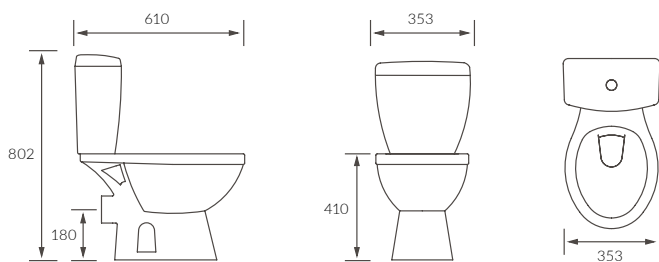

CLOSE COUPLED PAN AND CISTERN

Coupling to soil stack: Straight out, straight down, Left or Right
Distance from soil pipe spigot to wall: 100mm
Cistern inlet position: Left