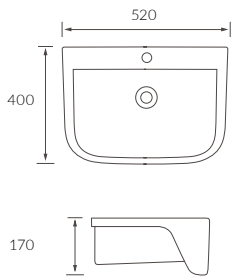

SEMI RECESSED BASIN

520 x 400mm