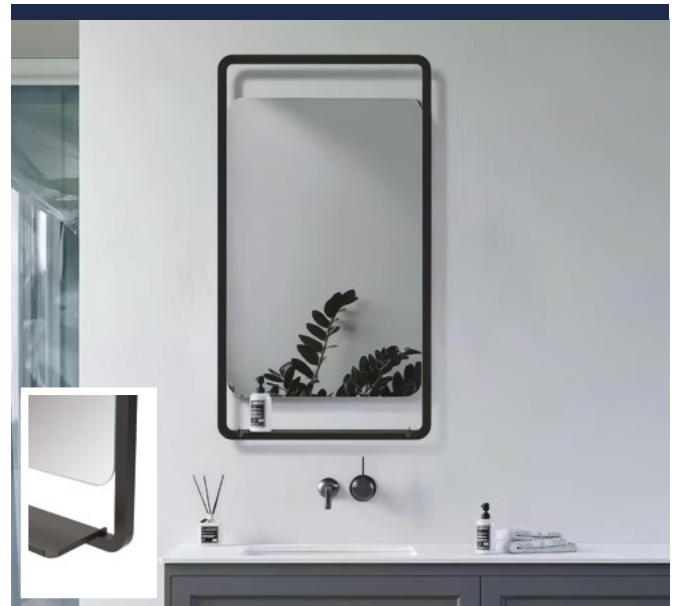

VENDRE RECTANGLE MIRROR

Matt Black
W500 x H900 x D140mm
(inc. shelf)   KBBS106275   **£210**

- Matt black coated aluminium frame
- Detachable shelf
- 2 year guarantee