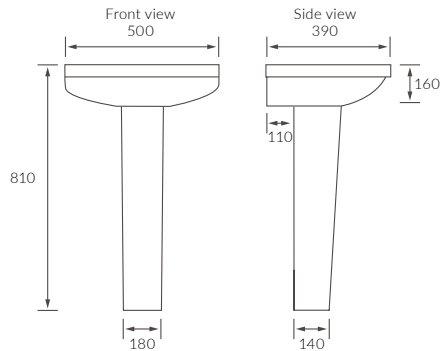

Langreo

BASIN WITH FULL PEDESTAL
500 x 390mm