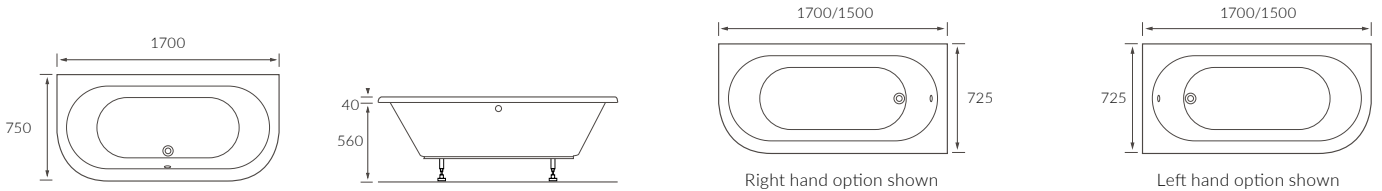

Back to wall baths

SEBASTIAN BACK TO WALL BATH

Capacity 205 litres

SORIA BACK TO WALL BATH

Capacity 1695 x 745mm - 195 litres

Capacity 1500 x 745mm - 165 litres