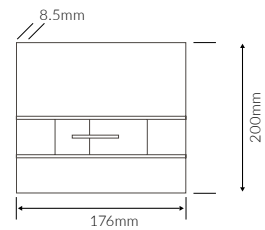

PIEZA FLUSH PLATE