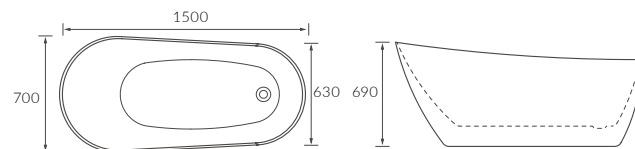

ALTEA FLOORSTANDING BATH

Capacity 212 litres