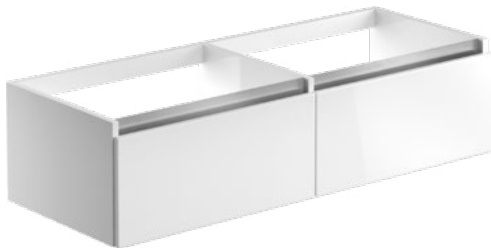

CHOOSE A WORKTOP (OPPOSITE) AND WASHBOWL (PAGE 63)

WALL HUNG 1200MM RUN

W1200 x H300 x D458mm

White Gloss	KBBS101532	£523	<i>No top.</i>
Matt Latte	KBBS101557	£523	<i>Includes 2 x 600mm wall hung basin units.</i>