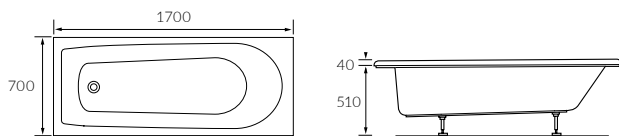

PATERNA SINGLE END BATH

Capacity 180 litres