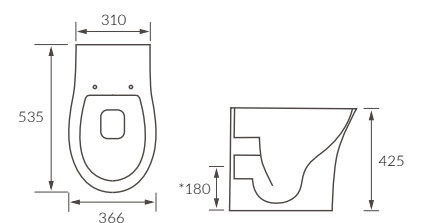

BACK TO WALL PAN

Coupling to soil stack:
Straight out and straight down
Distance from soil pipe spigot to wall: 105mm
For use with concealed cistern