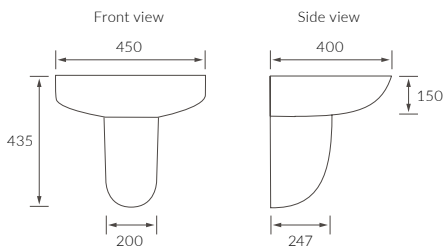

Tarragona

BASIN WITH FULL PEDESTAL

550 x 400mm

BASIN WITH SEMI PEDESTAL

550 x 400mm

BASIN WITH FULL PEDESTAL

450 x 400mm

BASIN WITH SEMI PEDESTAL