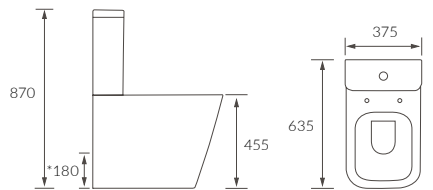

CLOSE COUPLED WC RIMLESS COMFORT HEIGHT FULLY SHROUDED

Coupling to soil stack:
Straight out
and straight down
Distance from soil pipe
spigot to wall: 205mm
Cistern inlet position:
Left