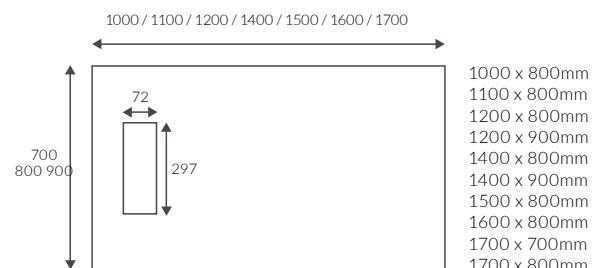

Linear trays 25mm high

LINEAR TRAYS