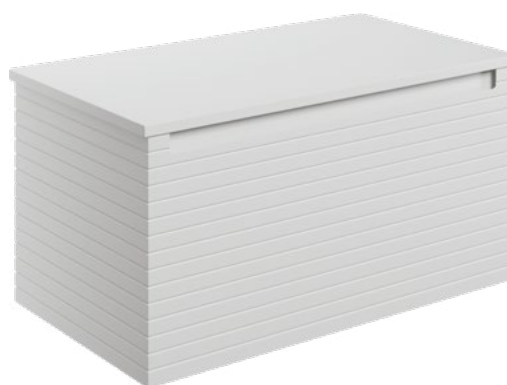

CHOOSE A WASHBOWL (PAGE 63)

WALL HUNG 800MM 1 DRAWER BASIN UNIT & TOP

W800 x H413 x D460mm

Matt Cotton	KBBS106930	£810	<i>Includes colour matched worktop</i>
Matt Mineral Grey	KBBS106935	£810	
Matt Willow Green	KBBS106940	£810