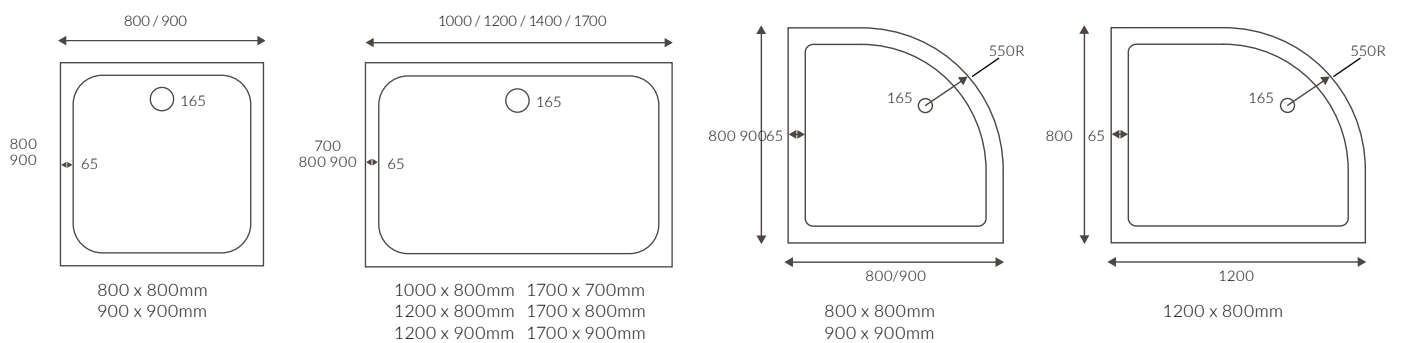

Anti-slip ultraslim trays 25mm high

ANTI-SLIP ULTRASLIM SQUARE TRAYS

ANTI-SLIP ULTRASLIM RECTANGULAR TRAYS

ANTI-SLIP ULTRASLIM QUADRANT TRAYS

ANTI-SLIP ULTRASLIM OFFSET QUADRANT TRAYS