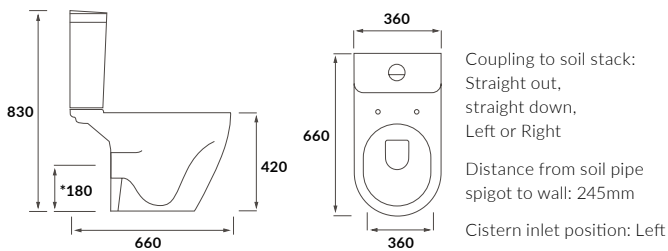

Cadiz

BASIN WITH FULL PEDESTAL
555 x 430mm

BASIN WITH SEMI PEDESTAL
555 x 430mm

SEMI RECESSED BASIN
555 x 435mm

RIMLESS CLOSE COUPLED PAN AND CISTERN FULLY SHROUDED

**RIMLESS CLOSE COUPLED PAN AND CISTERN FULLY SHROUDED
COMFORT HEIGHT**