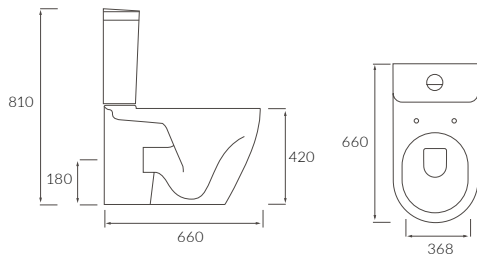

Coupling to soil stack:
Straight out and straight down

Distance from soil pipe spigot to wall: 235mm Cistern inlet position: Left

CLOSE COUPLED PAN AND CISTERN

Fully shrouded