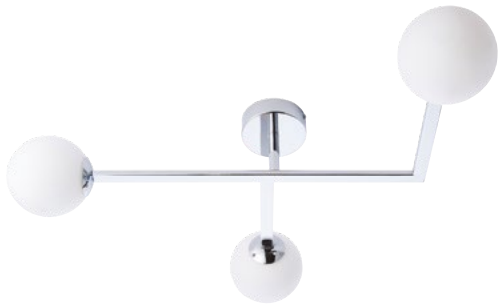

GABRIELA CHROME CEILING LIGHT

Chrome Ceiling Light   KBBS106305   **£164**

- Polished chrome with matt white glass shades
- Semi flush design
- Dimmable
- IP44 suitable for use in bathroom zone 2
- Perfect for use with G9 LED lamps (not included)