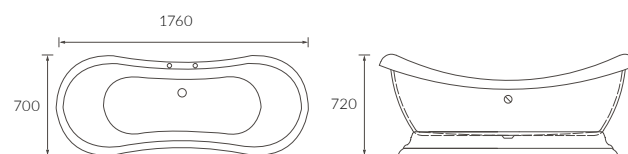

BLANES BATH

Capacity 1530 x 670 x 760mm - 147 litres

GOZON FLOORSTANDING BATH

Capacity 175 litres

REQUENA DOUBLE END BATH

Capacity 170 litres

FERRO BATH

Capacity 182 litres