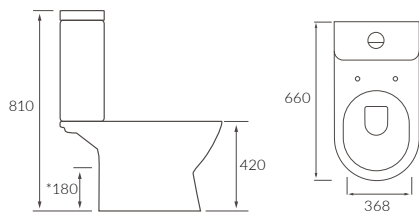

CLOSE COUPLED PAN AND CISTERN

Open back

Coupling to soil stack:

Straight out, straight down, Left or Right

Distance from soil pipe spigot to wall: 240mm

Cistern inlet position: Left