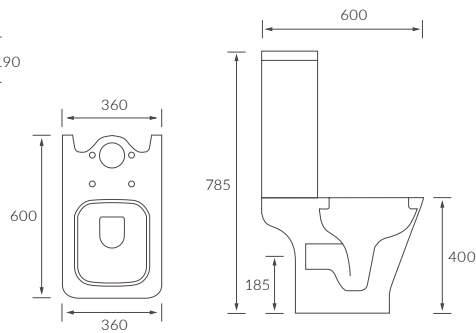

SEMI RECESSED BASIN

500 x 400mm

Cordoba

BASIN WITH FULL PEDESTAL

560 x 450mm

CLOSE COUPLED PAN AND CISTERN

Open back

Coupling to soil stack:
Straight out and straight down