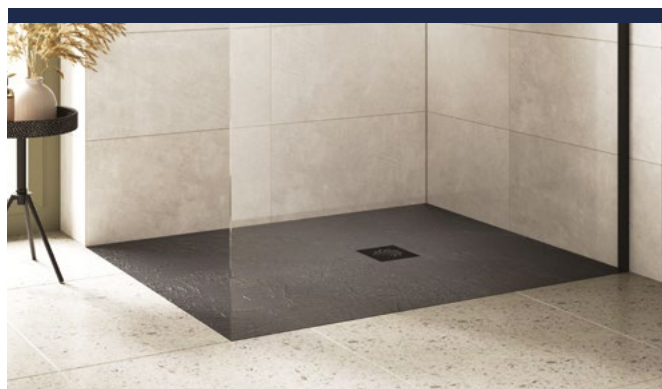

SLATE GREY SHOWER TRAY

H25mm

1000 x 800mm	KBBS106626	£400
1200 x 800mm	KBBS106627	£450
1200 x 900mm	KBBS106628	£450
1400 x 800mm	KBBS106629	£475
1400 x 900mm	KBBS106630	£475
1600 x 800mm	KBBS106631	£500
1600 x 900mm	KBBS106632	£500
1700 x 800mm	KBBS106633	£550
1700 x 900mm	KBBS106634	£550

- Made in the UK
- 25mm high, 100% natural stone resin
- Slip resistant finish
- Tested flow rate of over 33 litres per minute
- Includes high flow vortex waste
- 10 year guarantee