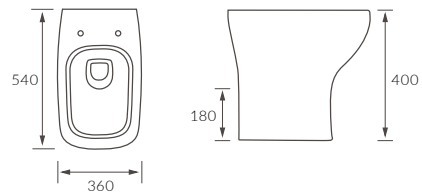

BACK TO WALL PAN

Coupling to soil stack: Straight out and straight down

Distance from soil pipe spigot to wall: 30mm

For use with concealed cistern