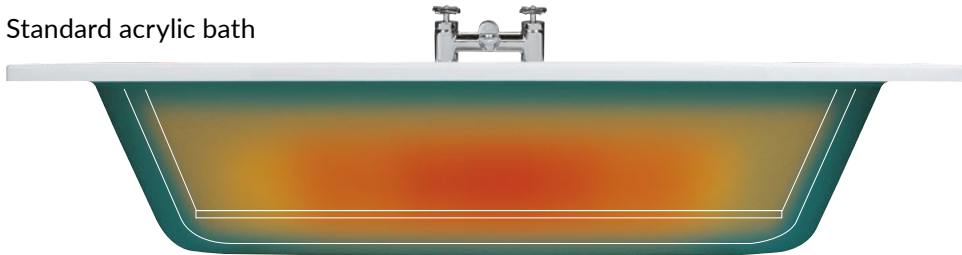

30 YEAR GUARANTEE
on all Supercast® Baths

Supercast® baths

What is Supercast®? Strength and beauty combined

Supercast® is a substantial reinforcement process for an acrylic bath.

This reinforcement process results in each bath being incredibly strong and hard-wearing. This gives you the reminiscent assurance of an old cast iron bath with the natural warmth and quality acrylic has.

Acrylic's unique properties make it ideal for manufacturing baths. Acrylic allows itself to be moulded into many shapes giving many possibilities for varied designs, an attribute that enables baths to be manufactured with design and function working in harmony. The natural gloss is cast all the way through the acrylic resulting in a product that is smooth and ever so easy to clean.

The intensive reinforcement processes and final (grey) 'flow coat' jacket to the entire underside of the bath adds strength and insulating properties. This keeps your bath water hotter for longer!

Standard acrylic bath