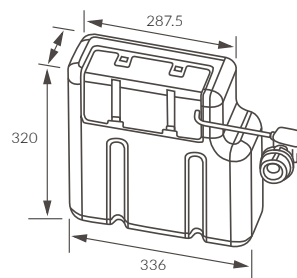

CONCEALED CISTERN - BOTTOM INLET