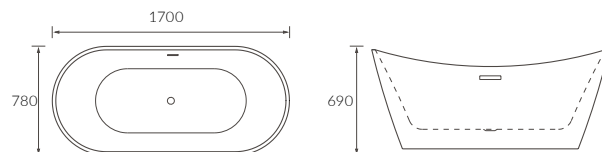

BENAVENTE FLOORSTANDING BATH

Capacity 245 litres