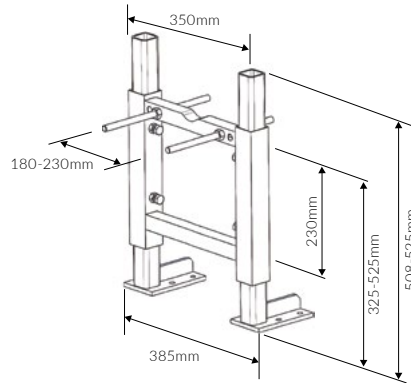

SEMI RECESSED BASIN
 495 x 445mm

HIGH LEVEL PAN AND CISTERN

Wall hung frames, concealed cisterns & flush plates

WALL HUNG WC FRAME
Incl. Cistern

WALL HUNG WC FRAME
Excl. Cistern

LOW HEIGHT WC FRAME
Incl. Cistern