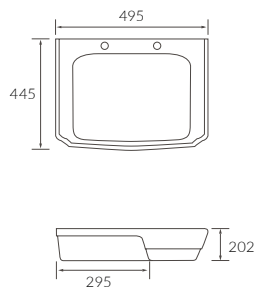

SEMI RECESSED BASIN
495 x 445mm