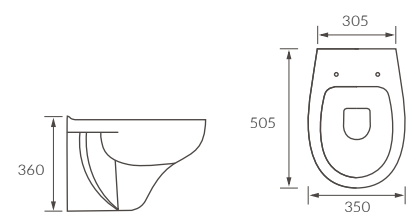

WALL HUNG PAN

Coupling to soil stack: Straight out and straight down
Distance from soil pipe spigot to wall: 15mm
For use with concealed cistern