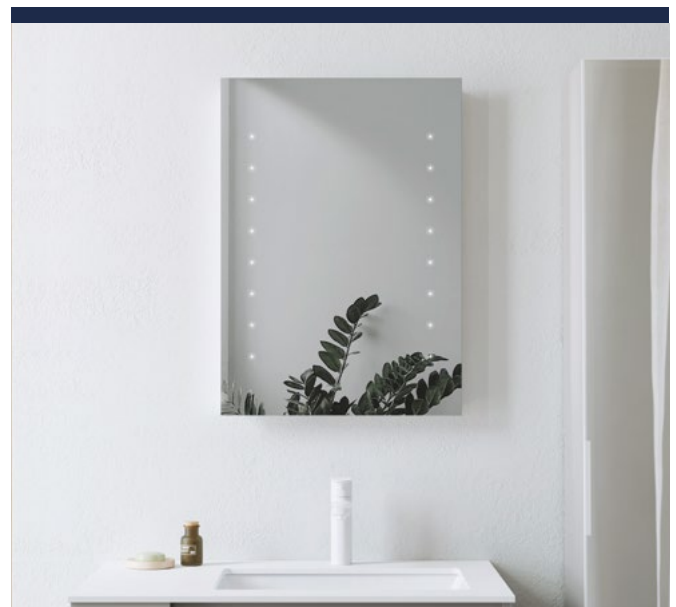

CAZA LED BATTERY OPERATED MIRROR

W400 x H600 x D45mm	KBBS106248	£154
W500 x H700 x D45mm	KBBS106249	£179

- Front lit with LED lights • Pull out lower battery compartment
- IP44 rated • Cool lighting (6500k)
- Battery operated and easy to fit 8 x AA batteries required (not included) • Rocker switch at base