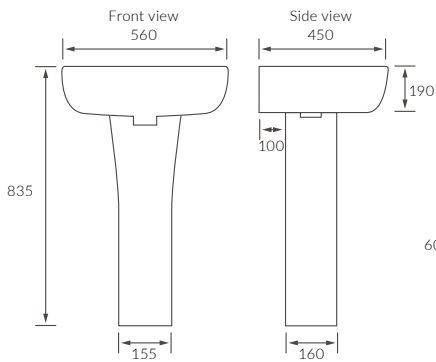

Cordoba

BASIN WITH FULL PEDESTAL

560 x 450mm