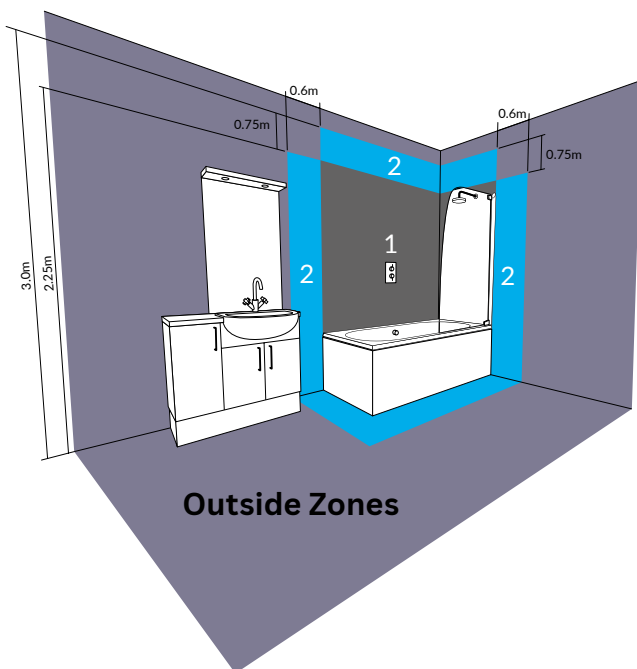

Gravity Fed System

This is usually a tank in the loft space or inside an airing cupboard. A basic guide to establish how much pressure it will deliver is how high the tank is above the tap or shower. If the tank is 2 metres above the level of the tap or shower, the water pressure will be 0.2 bar. If it is 5 metres, the water pressure will be 0.5 bar. Generally this type of system is low pressure however you can increase the pressure by installing a pump. It is recommended to seek advice from a qualified engineer or manufacturer before choosing your pump as these vary in performance.

Combination Boilers

These are high pressure systems and are usually set to operate between 0.8 to 1.5 bar. Minimum and maximum pressure can be checked with the manufacturer however most boilers have a gauge to show what pressure it is operating at. Combination boilers have an integrated pump so if the water pressure is too low for your required application, adding another pump can damage the boiler.

Sealed/unvented Systems

These are modern systems. If you have a hot water tank, but you don't have a cold water tank (cistern) in your loft or garage, this is an unvented high pressure system. They are quite uncommon as they are more expensive however they can usually deliver around 3.0 bar of water pressure.

Mirrors & lighting

Zone 1

Electrical fittings in this zone require a separate extra low voltage and a minimum rating of IP65 (splash-proof).

Zone 2

Electrical fittings in this zone require a minimum rating of IP44 (splash-proof).

Outside Zones

Electrical fittings in this zone require no IP rating (unless cleaned by water jets).