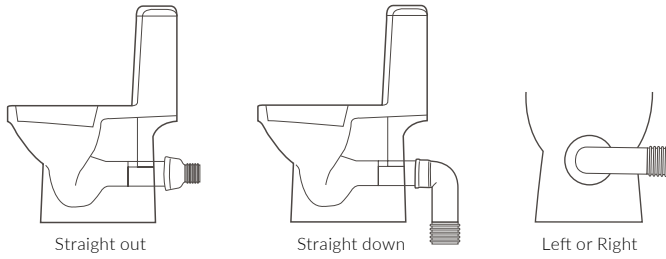

Coupling to soil stack guide