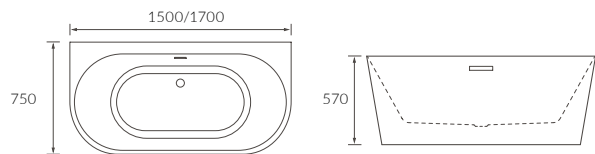

Freestanding baths

LUGO FLOORSTANDING BATH

capacity 1550mm - 187 litres / capacity 1700mm - 210 litres