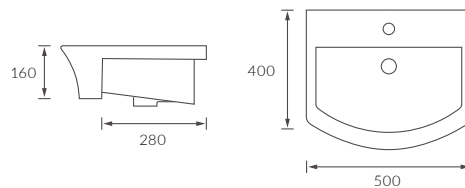

SEMI RECESSED BASIN

500 x 400mm