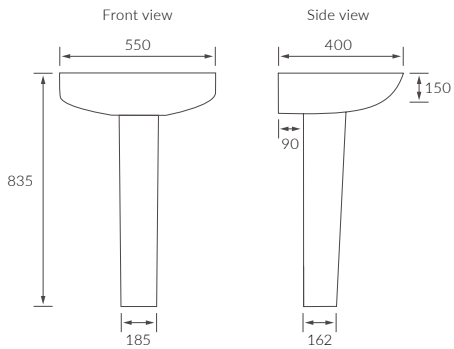

Tarragona

BASIN WITH FULL PEDESTAL

550 x 400mm

BASIN WITH SEMI PEDESTAL

550 x 400mm

BASIN WITH FULL PEDESTAL

450 x 400mm

BASIN WITH SEMI PEDESTAL