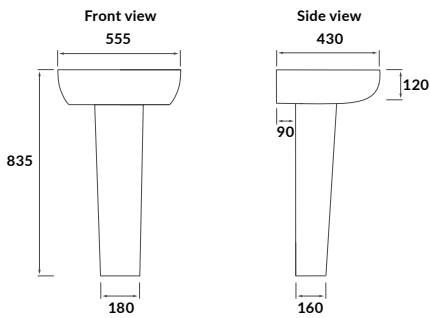

Cadiz

BASIN WITH FULL PEDESTAL
555 x 430mm

BASIN WITH SEMI PEDESTAL
555 x 430mm

SEMI RECESSED BASIN
555 x 435mm

RIMLESS CLOSE COUPLED PAN AND CISTERN FULLY SHROUDED

**RIMLESS CLOSE COUPLED PAN AND CISTERN FULLY SHROUDED
COMFORT HEIGHT**