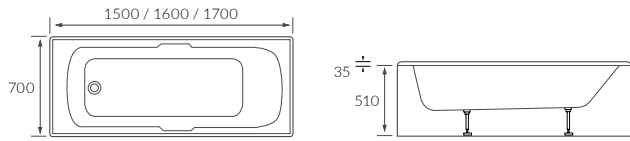

Single end baths

BURGOS SINGLE END BATH

Capacity 1500mm - 160 litres, 1600mm - 170 litres, 1700mm - 190 litres