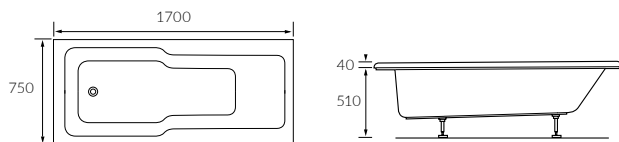

PATERNA SINGLE END BATH

Capacity 180 litres

ECIJA STEEL SINGLE END BATH

Capacity 1500mm - 131 litres, 1600mm - 142 litres, 1700mm - 162 litres

MERIDA SINGLE END BATH LH AND RH

Capacity 170 litres

ORIH BATH

Capacity 190 litres