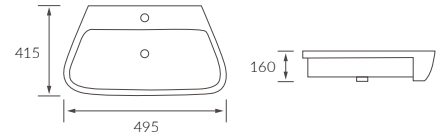

SEMI RECESSED BASIN

495 x 415mm