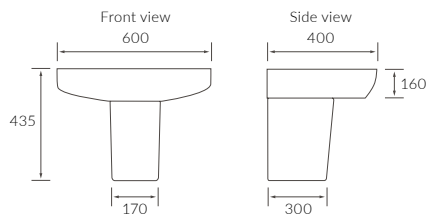

BASIN WITH SEMI PEDESTAL

600 x 400mm