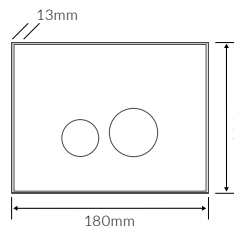

[REFLECT] FLUSH PLATE