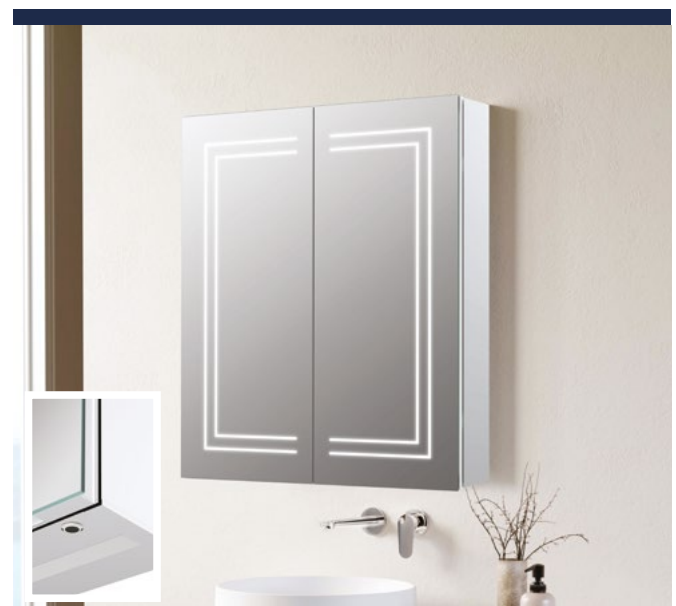

MIAJA 2 DOOR CABINET

W600 x H700 x D135mm

KBBS106300

£538

- Front lit LED light strips • Soft close hinges
- Double sided mirrors • Infrared sensor • Demister pad
- Charging socket • IP44 rated • Cool lighting (6500k)
- 2 internal adjustable glass shelves
- 2 year guarantee