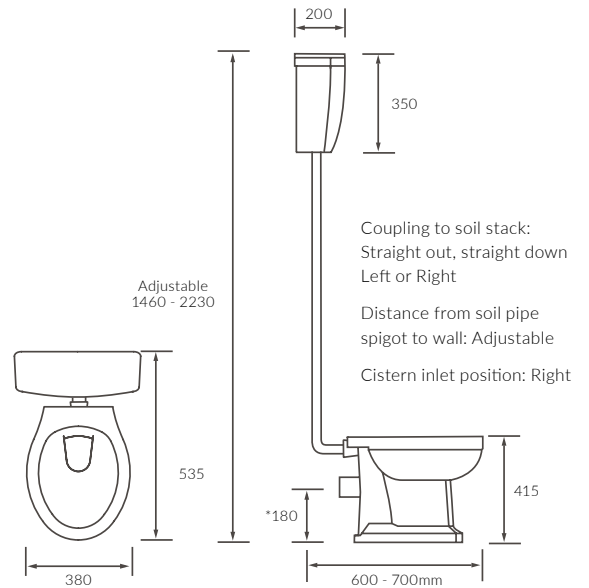

SEMI RECESSED BASIN
 495 x 445mm

HIGH LEVEL PAN AND CISTERN

Wall hung frames, concealed cisterns & flush plates

WALL HUNG WC FRAME
Incl. Cistern

WALL HUNG WC FRAME
Excl. Cistern

LOW HEIGHT WC FRAME
Incl. Cistern