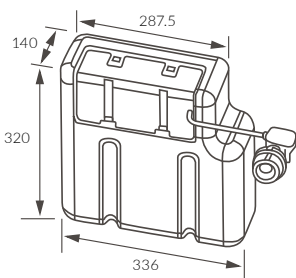

Concealed cisterns

CONCEALED CISTERN - SIDE INLET