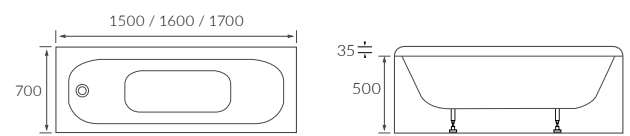

ECIJA STEEL SINGLE END BATH

Capacity 1500mm - 131 litres, 1600mm - 142 litres, 1700mm - 162 litres