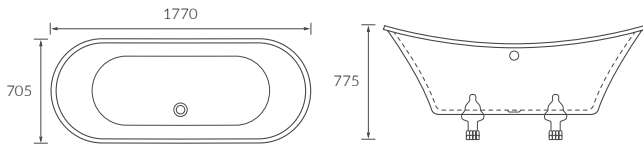

Freestanding baths

FIGUERES FLOORSTANDING BATH

Capacity 195 litres