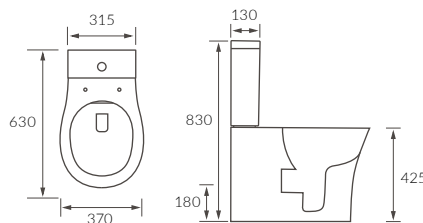

FULLY SHROUDED PAN AND CISTERN

Fully Shrouded
Coupling to soil stack:
Straight out and straight down
Distance from soil pipe spigot to wall: 194mm
Cistern inlet position: Right