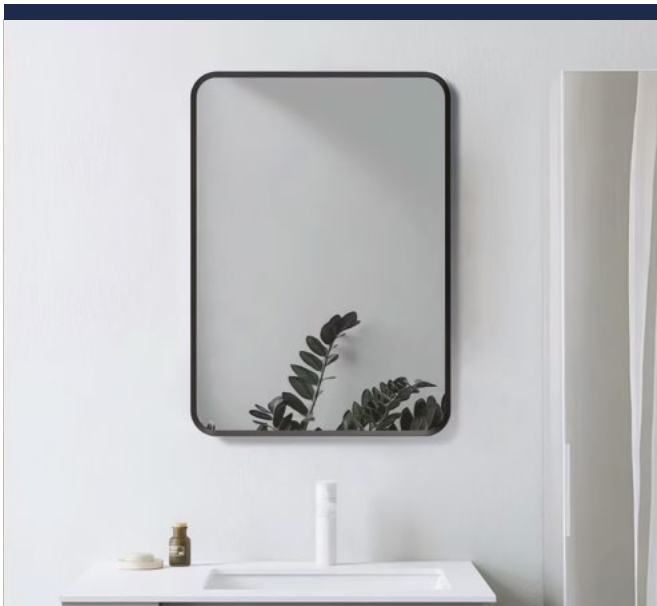

RONDA RECTANGLE MIRROR

Matt Black
W600 x H800mm x D20mm   KBBS106269   **£200**

- Matt black coated aluminium thin frame detail
- 2 year guarantee