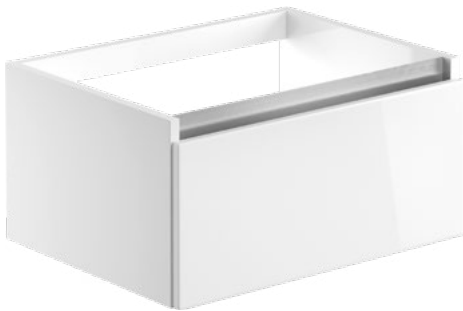

CHOOSE A WORKTOP (PAGE 47) AND WASHBOWL (PAGE 63)

WALL HUNG 600MM BASIN UNIT

W600 x H300 x D458mm

White Gloss	KBBS101525	£261	<i>No top</i>
Matt Latte	KBBS101550	£261