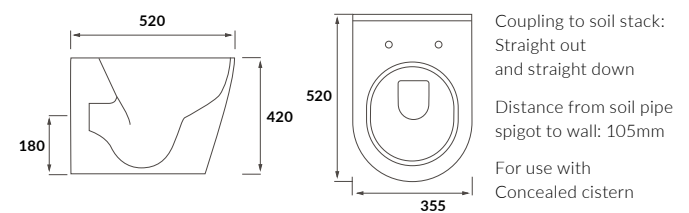

RIMLESS CLOSE COUPLED PAN AND CISTERN OPEN BACK

CLOSE COUPLED PAN AND CISTERN FULLY SHROUDED

RIMLESS BACK TO WALL PAN

RIMLESS BACK TO WALL PAN COMFORT HEIGHT

RIMLESS WALL HUNG PAN

BACK TO WALL PAN

Leon

RIMLESS CLOSE COUPLED PAN AND CISTERN FULLY SHROUDED