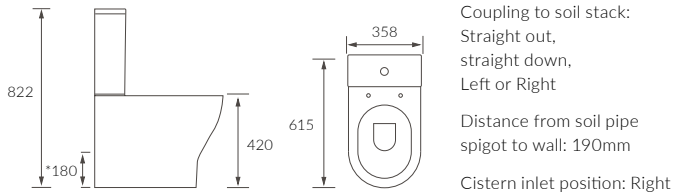

RIMLESS CLOSE COUPLED PAN AND CISTERN OPEN BACK

CLOSE COUPLED PAN AND CISTERN FULLY SHROUDED

RIMLESS BACK TO WALL PAN

RIMLESS BACK TO WALL PAN COMFORT HEIGHT

RIMLESS WALL HUNG PAN

BACK TO WALL PAN

Leon

RIMLESS CLOSE COUPLED PAN AND CISTERN FULLY SHROUDED