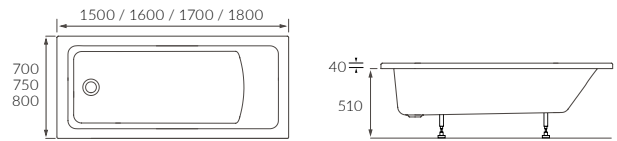

NAVA SINGLE END BATH

Capacity 1500 x 700mm - 170 litres, 1600 x 700mm - 185 litres,
1700 x 700mm - 200 litres, 1700 x 750mm - 210 litres,
1800 x 800mm - 225 litres