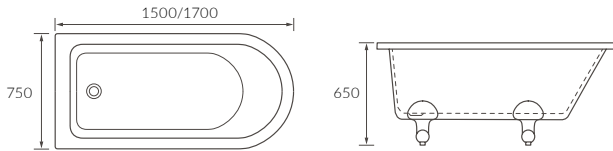

CALAFELL FLOORSTANDING BATH

W1500 capacity 220 litres

W1700 capacity 260 litres