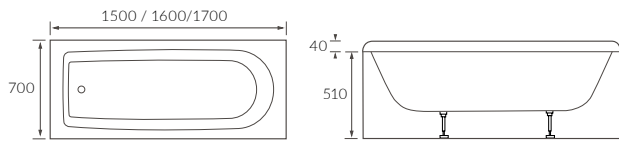

MARTOS SINGLE END BATH

Capacity 1500 x 700mm - 160 litres, 1600 x 700mm - 170 litres,
1700 x 700mm - 180 litres