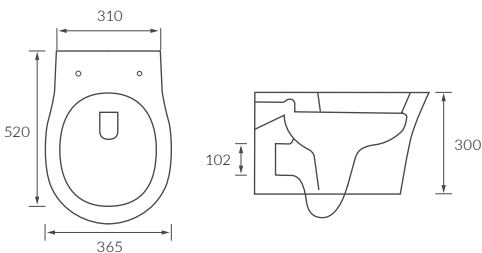

WALL HUNG PAN

Coupling to soil stack: Straight out and straight down
Distance from soil pipe spigot to wall: 75mm
For use with concealed cistern