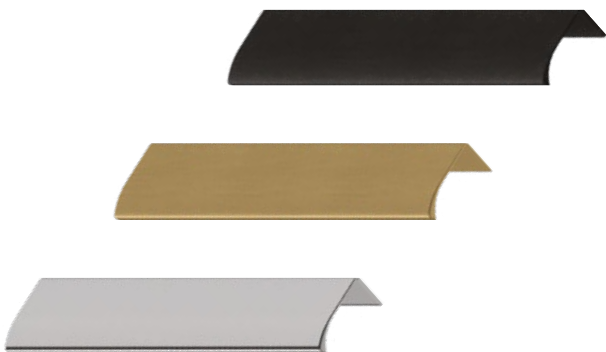

200MM OVER HANDLE (SINGLE)

Matt Black	KBBS104090	£30	<i>160mm centre holes</i>
Brushed Brass	KBBS104091	£30	
Chrome	KBBS104092	£30	

Vinaros

Wall Hung & Floor Standing Furniture

Vinaros is a great versatile collection with a good choice of cabinetry suitable for bathrooms of all sizes.