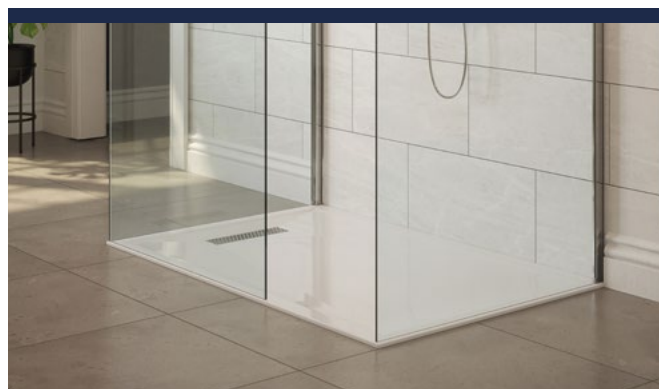

LINEAR SHOWER TRAY

H25mm

1000 x 800mm	KBBS106229	£381
1100 x 800mm	KBBS106230	£402
1200 x 800mm	KBBS106231	£420
1200 x 900mm	KBBS106232	£436
1400 x 800mm	KBBS106233	£615
1400 x 900mm	KBBS106234	£625
1500 x 800mm	KBBS106235	£622
1600 x 800mm	KBBS106236	£646
1700 x 700mm	KBBS106237	£665
1700 x 800mm	KBBS106238	£672
Optional Black Waste	KBBS108535	£57
Optional Brushed Brass Waste	KBBS108536	£99

- Designed & made in the UK • 25mm high, 100% natural stone resin
- Rectangular 75x297mm stainless steel flush fitting waste cover (full load bearing) • Includes high flow self cleaning vortex waste
- Lifetime guarantee