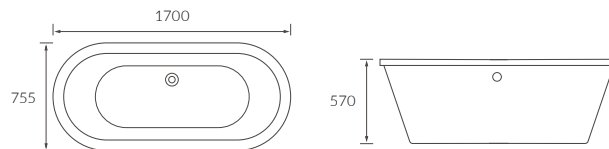

SEVILLA SKIRTED BATH

Capacity 180 litres