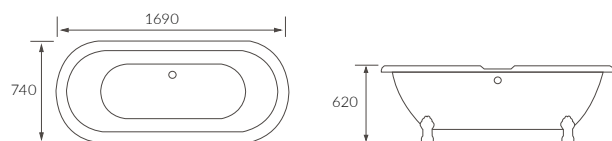

BLANES BATH

Capacity 1530 x 670 x 760mm - 147 litres

GOZON FLOORSTANDING BATH

Capacity 175 litres

REQUENA DOUBLE END BATH

Capacity 170 litres

FERRO BATH

Capacity 182 litres