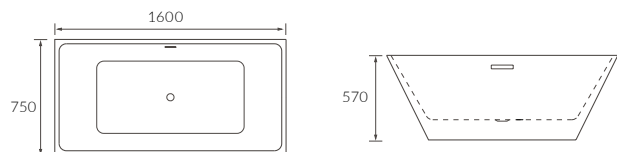

HUELVA FLOORSTANDING BATH

Capacity 215 litres