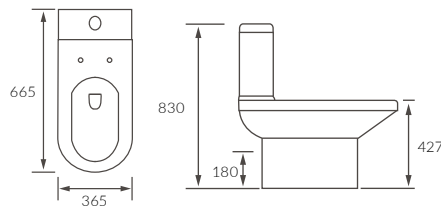

CLOSE COUPLED RIMLESS PAN AND CISTERN

Coupling to soil stack:
Straight out, straight down, Left or Right
Distance from soil pipe spigot to wall: 170mm
Cistern inlet position: Right