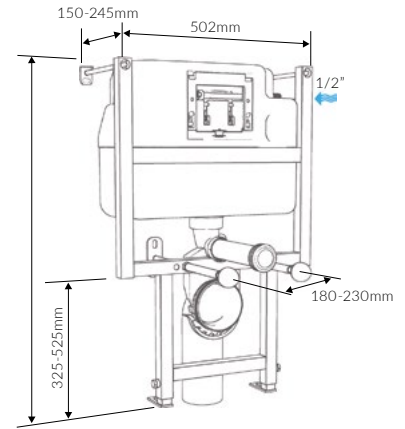

SEMI RECESSED BASIN
 495 x 445mm

HIGH LEVEL PAN AND CISTERN

Wall hung frames, concealed cisterns & flush plates

WALL HUNG WC FRAME
Incl. Cistern

WALL HUNG WC FRAME
Excl. Cistern

LOW HEIGHT WC FRAME
Incl. Cistern