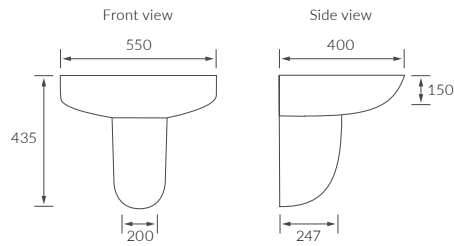

Tarragona

BASIN WITH FULL PEDESTAL

550 x 400mm

BASIN WITH SEMI PEDESTAL

550 x 400mm

BASIN WITH FULL PEDESTAL

450 x 400mm

BASIN WITH SEMI PEDESTAL