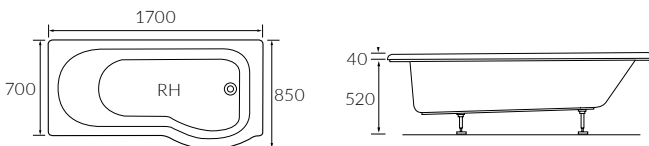

NAVA 1500 L SHAPE SHOWER BATH LH AND RH

Overall height including screen 2050mm. Capacity 160 litres

*520mm with acrylic panel, 480mm with wood panel

OURENSE 1700MM P SHAPE SHOWER BATH LH AND RH

Overall height including screen 2055mm. Capacity 200 litres