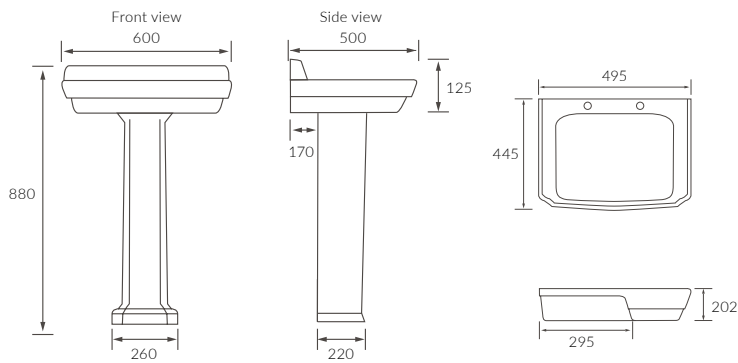

SEMI RECESSED BASIN
495 x 445mm

BASIN WITH FULL PEDESTAL
600 x 500mm