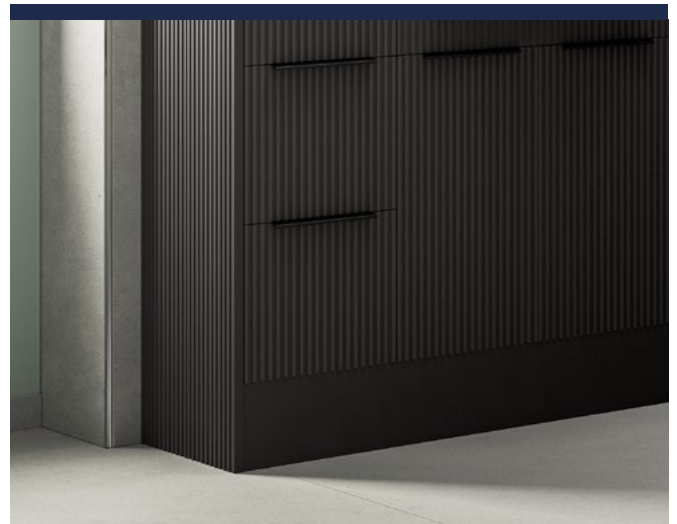

PLINTHS & PANELS

2.4m Plinth (height 150mm)			
Matt White	KBBS106158	£82	
Matt Graphite Grey	KBBS106170	£82	
Base End Panel 330 x 900mm			
Matt White	KBBS106159	£138	
Matt Graphite Grey	KBBS106171	£138	
Tall End Panel 330 x 2200mm			
Matt White	KBBS106160	£272	
Matt Graphite Grey	KBBS106172	£272	

*Height excludes legs