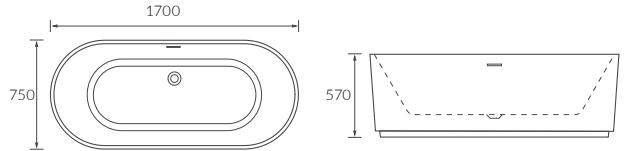

TOLEDO FLOORSTANDING BATH

Capacity 260 litres