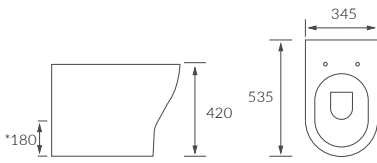

RIMLESS BACK TO WALL PAN

Coupling to soil stack: Straight out and straight down
Distance from soil pipe spigot to wall: 105mm
For use with Concealed cistern