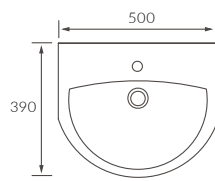

SEMI RECESSED BASIN

500 x 390mm