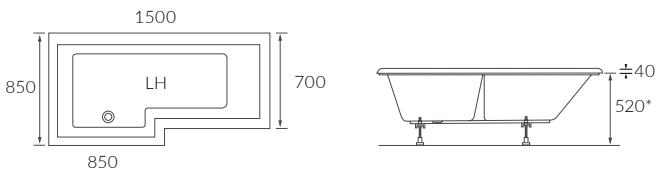

NAVA 1500 L SHAPE SHOWER BATH LH AND RH

Overall height including screen 2050mm. Capacity 160 litres

*520mm with acrylic panel, 480mm with wood panel

OURENSE 1700MM P SHAPE SHOWER BATH LH AND RH

Overall height including screen 2055mm. Capacity 200 litres