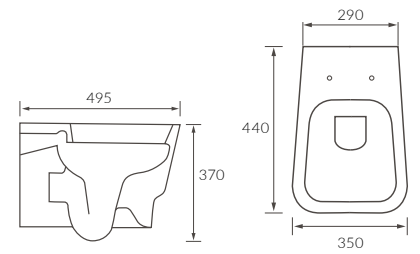

WALL HUNG PAN

Coupling to soil stack: Straight out and straight down
Distance from soil pipe spigot to wall: 85mm
For use with concealed cistern