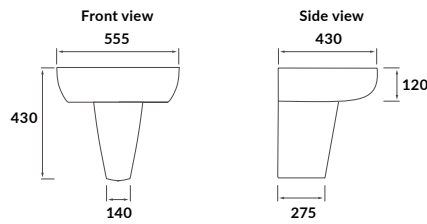

Cadiz

BASIN WITH FULL PEDESTAL
555 x 430mm

BASIN WITH SEMI PEDESTAL
555 x 430mm

SEMI RECESSED BASIN
555 x 435mm

RIMLESS CLOSE COUPLED PAN AND CISTERN FULLY SHROUDED

**RIMLESS CLOSE COUPLED PAN AND CISTERN FULLY SHROUDED
COMFORT HEIGHT**