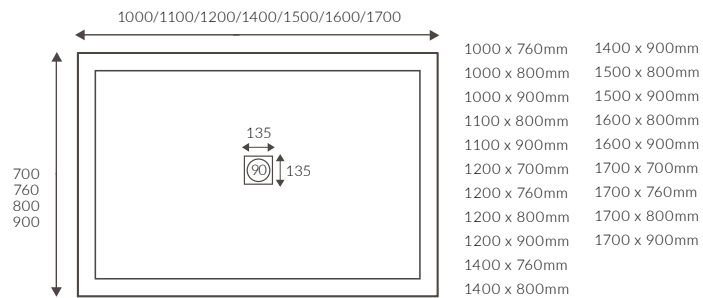

ANTI-SLIP ULTRASLIM QUADRANT TRAYS

ANTI-SLIP ULTRASLIM OFFSET QUADRANT TRAYS

Ultralim trays 25mm high

ULTRASLIM SQUARE TRAY

ULTRASLIM RECTANGULAR TRAYS

ULTRASLIM QUADRANT TRAY

ULTRASLIM OFFSET QUADRANT TRAY