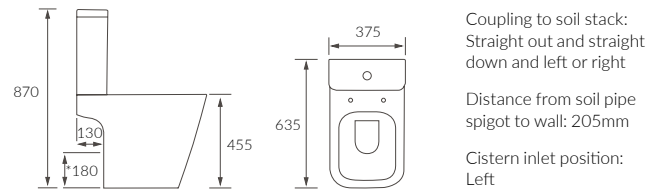

CLOSE COUPLED WC RIMLESS OPEN BACK COMFORT HEIGHT

Coupling to soil stack:
Straight out and straight
down and left or right
Distance from soil pipe
spigot to wall: 205mm
Cistern inlet position:
Left