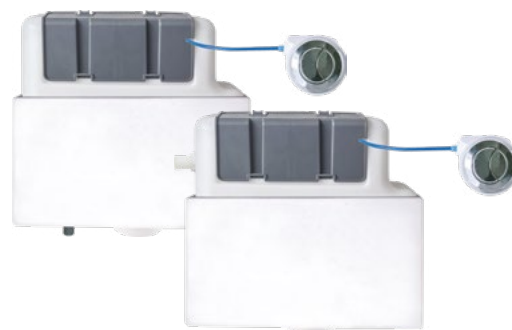

Concealed cisterns

With push button flush.

CONCEALED CISTERN

W336 x H320 x D140mm

Bottom Inlet	KBBS106301	£77
Side Inlet	KBBS106302	£77

- Dual flush cistern • Cistern includes pipe that can be cut to size
- Compact design with both front and top access
- Water saving dual flush action • Includes push button chrome
- Polystyrene sleeve to avoid condensation
- Also compatible with KBBS106323 Brushed Brass & KBBS106324 Matt Black dual push buttons below
- 1 Year Guarantee