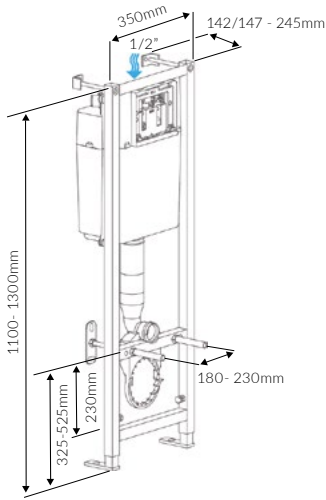

SEMI RECESSED BASIN
 495 x 445mm

HIGH LEVEL PAN AND CISTERN

Wall hung frames, concealed cisterns & flush plates

WALL HUNG WC FRAME
Incl. Cistern

WALL HUNG WC FRAME
Excl. Cistern

LOW HEIGHT WC FRAME
Incl. Cistern