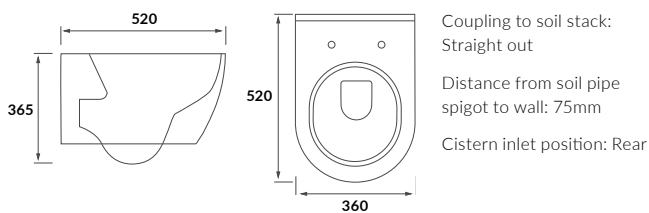

RIMLESS CLOSE COUPLED PAN AND CISTERN OPEN BACK

CLOSE COUPLED PAN AND CISTERN FULLY SHROUDED

RIMLESS BACK TO WALL PAN

RIMLESS BACK TO WALL PAN COMFORT HEIGHT

RIMLESS WALL HUNG PAN

BACK TO WALL PAN

Leon

RIMLESS CLOSE COUPLED PAN AND CISTERN FULLY SHROUDED